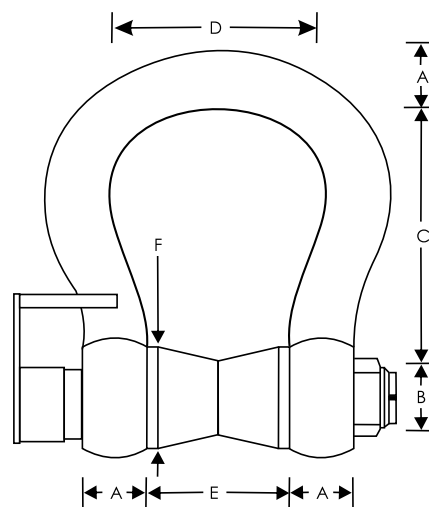

Typical Specification

Rated Load	25 to 1000 tonnes
Proof Load	150% of rated load
Ultimate Load	400%
Recommended Excitation Voltage	10V
Maximum Excitation Voltage	15V
Zero Balance	< +/- 1%
Bridge Resistance	700 ohm
Insulation Resistance	>2G Ohm @ 100V
Accuracy	+/- 1% of reading *
Repeatability	+/- 0.25% of reading
Sensitivity	2.0mV/V
Zero Temperature Co-efficient	< +/- 0.005%
Span Temperature Co-efficient	< +/- 0.003%
Operational Temperature Range	-10 to +50°C
Electrical Connection	Red +ve Supply, Green + ve Signal Blue - ve Supply, Yellow - ve Signal
Environmental Protection	IP67
Telemetry Range	300m

*As calibrated in a BS1610 grade 1 test machine, traceable to National Standards

SWL TONNE	A mm	B mm	E mm	C mm	D mm	F mm	WEIGHT kgs
25	45	50	74	178	126	87	15
35	50	57	83	178	126	94	21
55	65	70	105	254	185	107	41
85	75	80	127	330	190	130	63
110	80	82	127	330	200	134	70
120	89	95	150	381	238		110
140	90	95	133	381	238		105
150	102	108	170	400	275	174	160
175	102	108	140	400	250		150
200	120	125	180	500	290	208	235
250	125	140	200	540	305	210	285
300	135	150	200	600	305	232	340
400	165	175	225	650	325	280	560
500	175	185	250	700	350		685
600	195	205	275	700	375		880
700	205	300	300	700	400		980
800	210	220	300	700	400		1100
900	220	230	320	700	420		1280
1000	230	240	340	700	420		1460

Load measurement specialists

Scotload Ltd
Unit 6, Logman Centre
Greenbank Crescent
East Tullos
Aberdeen
Scotland
AB12 3BG

Tel: +44 (0)1224 877007
Fax: +44 (0)1224 895200
info@scotload.com
www.scotload.com